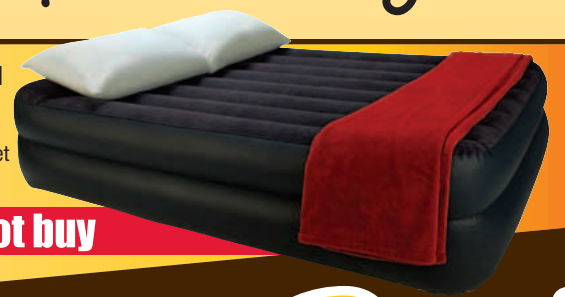

34.99 Queen Raised Airbed
with Built-In Electric
Pump
8398968 Pillow and blanket
not included.

red hot buy

Get HOLIDAY Ready
SUNDAY NOVEMBER 16 - TUESDAY, NOVEMBER 25

19.99
Triple Buffet Server
3, 1.5 qt. serving dishes. 6279699