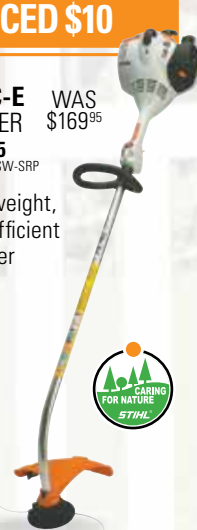

REDUCED $10

FS 40 C-E TRIMMER WAS $169⁹⁵
$159⁹⁵ SSW-SRP

- Lightweight, fuel-efficient trimmer